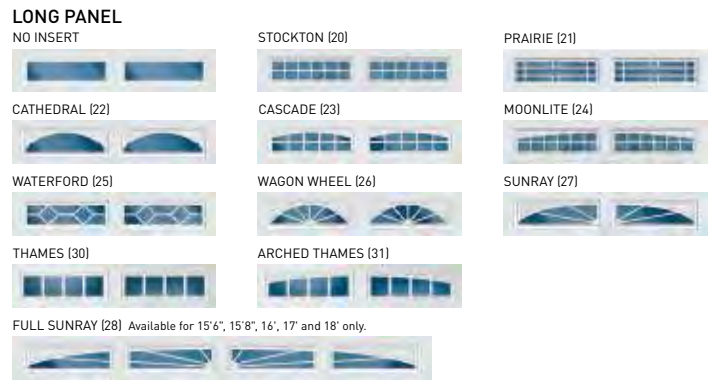

Amarr® Olympus

Construction

STEEL OL3138/OL3200

Triple-Layer: Steel + Insulation + Steel

For the toughest most energy-efficient steel door, Amarr Olympus triple-layer doors include the ultimate in thermal properties, plus a layer of steel for a finished interior look and added durability.

- Heavy-duty Exterior and Interior Steel
- Durable, Reliable, Low Maintenance
- Environmentally Safe Polyurethane Insulation
- Superior Energy Efficiency
- Extra Quiet Operation

Specifications

	AMARR OLYMPUS OL3138	AMARR OLYMPUS OL3200
PANEL DESIGNS		
Short Panel	TW/ColorZone	•
Long Panel		•
Flush Panel	TW/ColorZone	TW/ColorZone
INSULATION	Polyurethane	Polyurethane
R-VALUE	14.46	19.40¹- 13.35²
DOOR THICKNESS	1-3/8" [3.5cm]	2" [5.1cm]
STEEL THICKNESS	27/27 ga	27/27 ga
WOODGRAIN EXTERIOR TEXTURE	•	•
END STILES Painted	•	•
BOTTOM WEATHER SEAL	•	•
GLASS OPTIONS	Clear only	All
INSULATED GLASS OPTION†	Clear only	•
DOOR WIDTHS	8', 9', 16'	All Standard Sizes
DOOR HEIGHTS	7', 8'	All Standard Sizes
WIND LOAD³ AVAILABLE	•	•
PAINT FINISH WARRANTY⁴	Lifetime	Lifetime
WORKMANSHIP/HARDWARE WARRANTY⁴	5 Years	Lifetime

Colors

Actual paint colors may vary from samples shown.

TRUE WHITE (TW)

ALMOND (AL)

WICKER TAN (WK)

WALNUT (NT)[†]

SANDTONE (ST)

DARK BROWN (DN)

BLACK (BL)[†]

MAHOGANY (MY)[†]

Amarr Color Zone[†]
Over 600 SnapDry™ paint colors. Approved color list is at amarr.com/amarr_color_zone. Check your local Sherwin-Williams store for SnapDry paint chips.

[†]Price upcharge applies.

Amarr doors are pre-painted; homeowners can use exterior latex paint for custom colors. Visit amarr.com for painting instructions. Painting your garage door voids the warranty.

ENTREMATIc

Entrematic
165 Carriage Court
Winston-Salem, NC 27105
800.503.DOOR
www.amarr.com