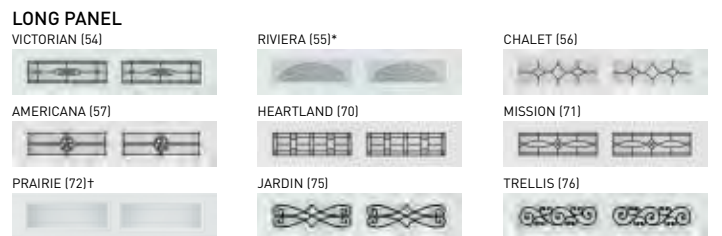

DecraGlass™ Windows

Available for OL3200 only. Tempered obscure glass with baked-on ceramic designs.

Mosaic Window Options

Available for OL3200 only.

The choice is yours.

Add visual interest to your contemporary, mid-century modern or transitional home. With Mosaic Window Options you decide the number and location of windows to create the door design you want. Visit amarr.com/mosaic for design inspirations.

Optional Lock