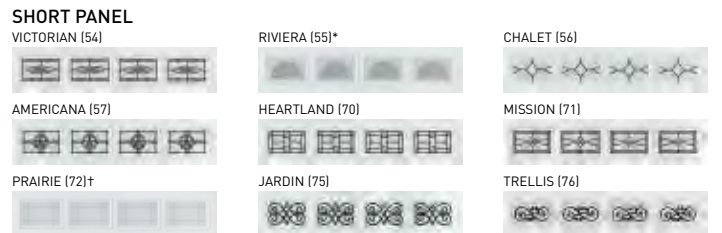

DecraGlass™ Windows

Available for OL3200 only. Tempered obscure glass with baked-on ceramic designs.

Mosaic Window Options

Available for OL3200 only.

The choice is yours.

Add visual interest to your contemporary, mid-century modern or transitional home. With Mosaic Window Options you decide the number and location of windows to create the door design you want. Visit amarr.com/mosaic for design inspirations.

Optional Lock