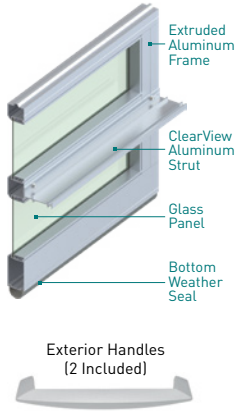

Amarr® Horizon

Construction

ALUMINUM HO1000

An Amarr Horizon HO1000 multiview door offers unique styling to match any modern architecture.

- Extruded aluminum frame provides durability, low maintenance and corrosion resistance
- Tongue and groove section joints provide additional protection against the elements
- ClearView Aluminum Strut System does not restrict viewing area and adds strength and durability
- Equal glass heights in all sections of a door
- Glass expands up to 8'2" wide

Specifications

AMARR HORIZON HO1000

FRAME CONSTRUCTION	2" thick aluminum
SECTION HEIGHTS	Varies by door height
DOOR WIDTHS	2' – 20' 2" (in 1" increments)
DOOR HEIGHTS	6' – 20' 1"
CLEARVIEW STRUT SYSTEM	Only required for doors ≥ 16'
WIND LOAD¹ AVAILABLE	NA
FINISH WARRANTY²	5 Years
WORKMANSHIP WARRANTY²	5 Years
HARDWARE WARRANTY²	5 Years

Door Configurations

For Single Pane Glazing		
Door Width	# Center Stiles	# Windows/Section
Up to 8' 2"	0	2
8' 3" – 16' 2"	1	4
16' 3" – 20' 2"	2	6

For Insulated Glazing		
Door Width	# Center Stiles	# Windows/Section
Up to 10' 2"	1	4
10' 3" – 16' 2"	2	6
16' 3" – 20' 2"	3	8

Glazing Options

	Single Pane										Insulated			
	Tempered				Laminated	Polycarbonate			Acrylic			Tempered	Low-E	
	3/16" STD	3/16" Low-E	1/4"	1/4" Low-E		Single 1/8"	Single 1/4"	Tri-Wall 5/8"	1/8"	1/4"	1/2"			1/2"
CLEAR														
OBSCURE	•													
GRAY	•											•	•	
BRONZE	•							•				•	•	
GREEN	•											•	•	
FROST	•		•					•				•		
SNOW					•		•							
WHITEOUT					•									
BLACK ICE					•									

Entrematic and Amarr as words and logos are trademarks owned by Entrematic Group AB or companies within the Entrematic Group.

©Entrematic Group AB 2017. All rights reserved. Printed in USA Form #6371117/40M/GVS

Colors

Actual color may vary from samples shown.

IN STOCK FINISHES

ANODIZE

PAINT

SPECIAL ORDER FINISHES

Longer lead time and price upcharge may apply.