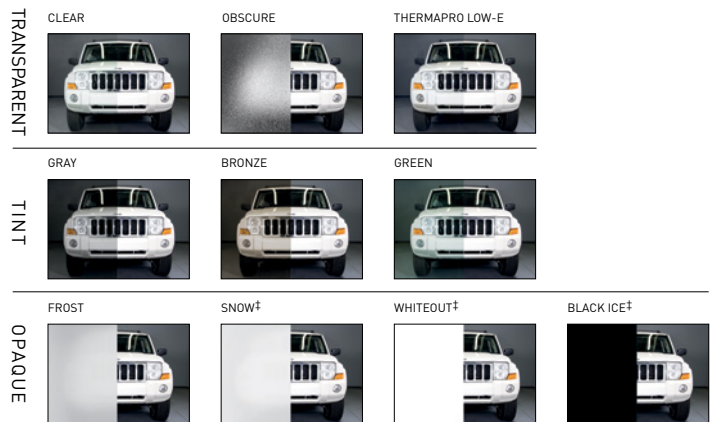

Glass

Glass is tempered and available as single pane or insulated.

Entrematic
165 Carriage Court
Winston-Salem, NC 27105
800.503.DOOR
www.amarr.com

YOUR LOCAL AMARR DEALER: