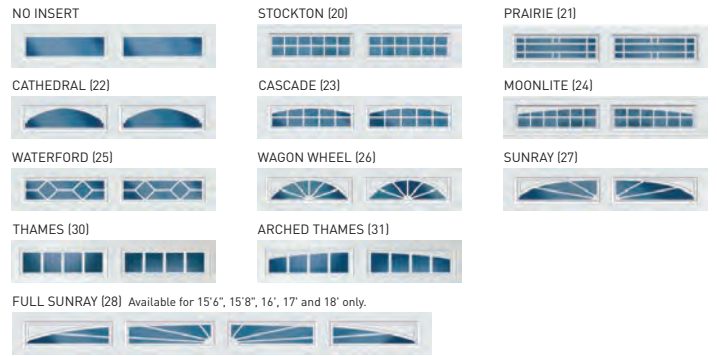

DecraTrim Window Inserts