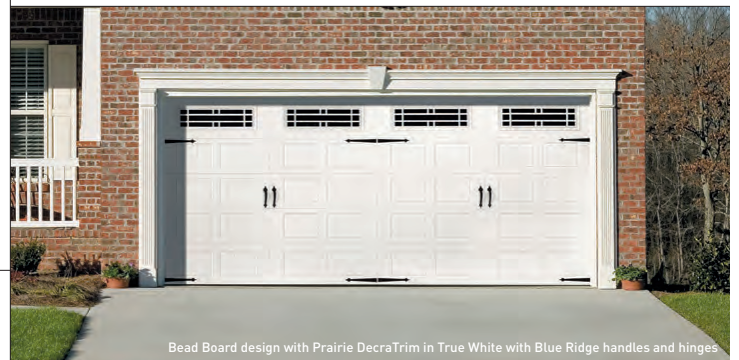

©Entrematic Group AB 2019. All rights reserved. Printed in USA Form #6040819/PDF

Bead Board design with Prairie DecraTrim in True White with Blue Ridge handles and hinges