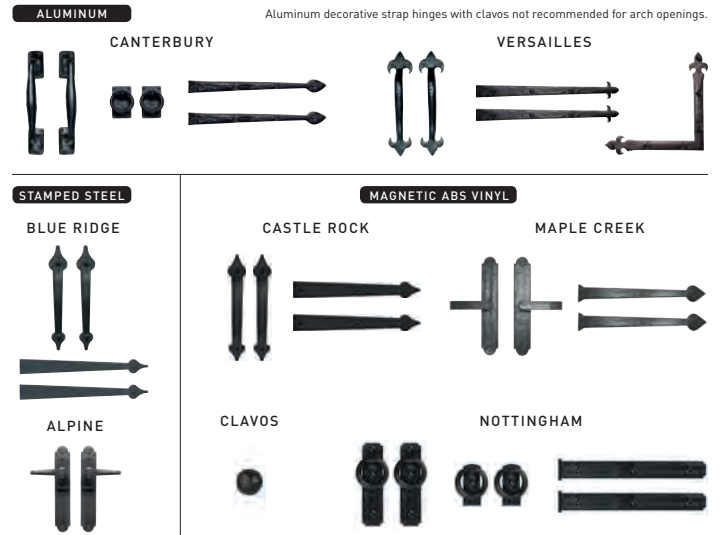

Decorative Hardware