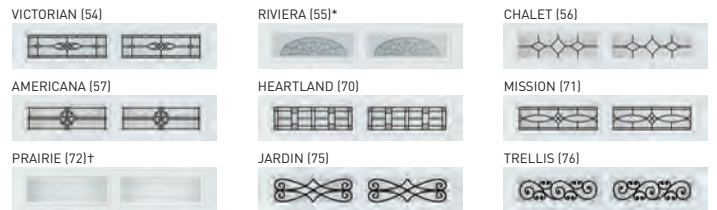

DecraGlass™ Windows

Tempered obscure glass with baked-on ceramic designs.