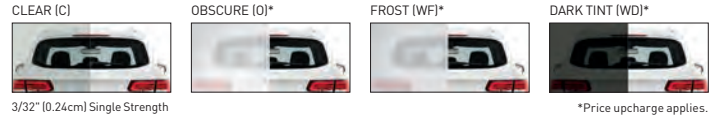

Glass Options