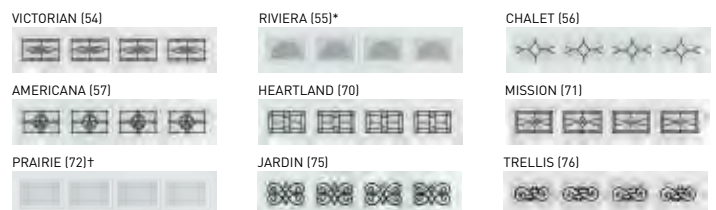

SHORT PANEL for traditional designs.